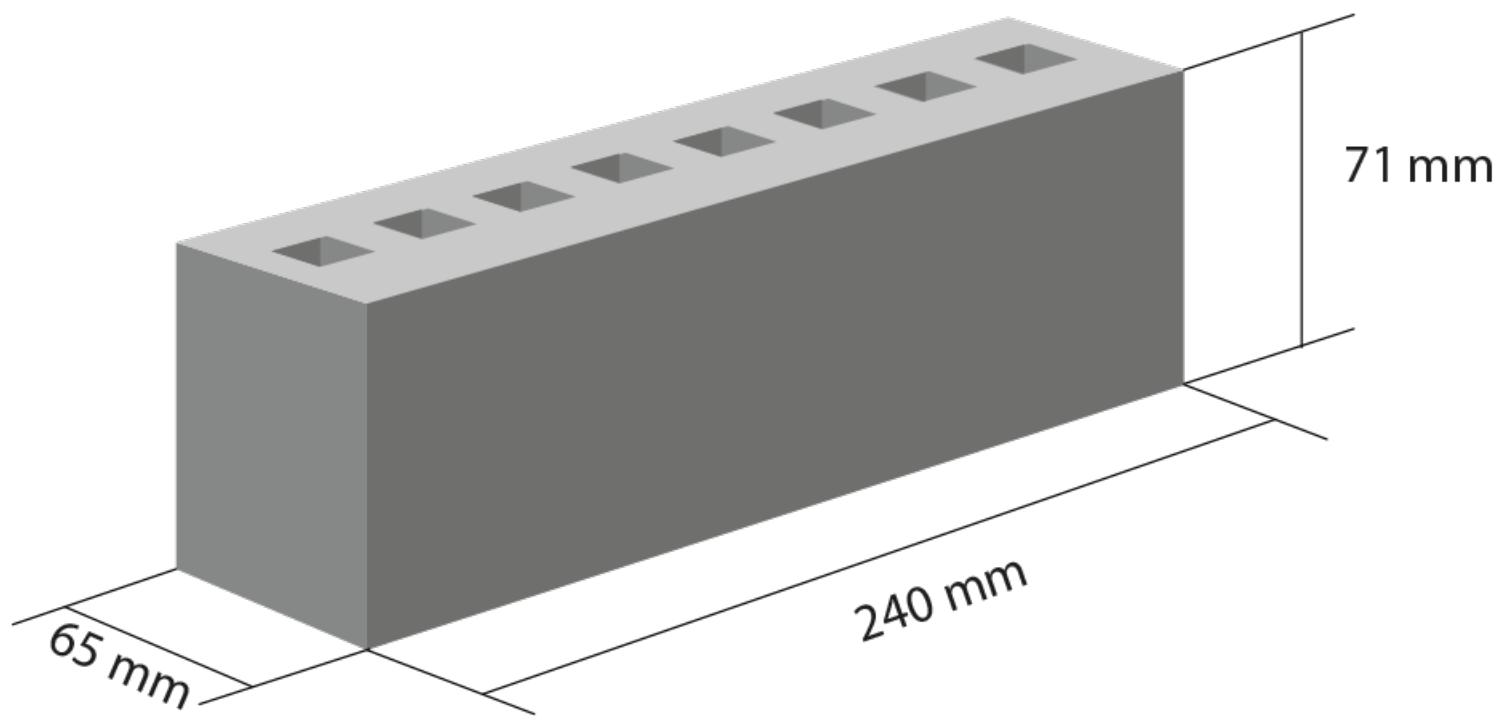

The logo for Roben features two parallel red diagonal bars above the letter 'o'.

Roben

KLINKERIO TIPAI

NF

NF-SP

VNF

PENF

WNF