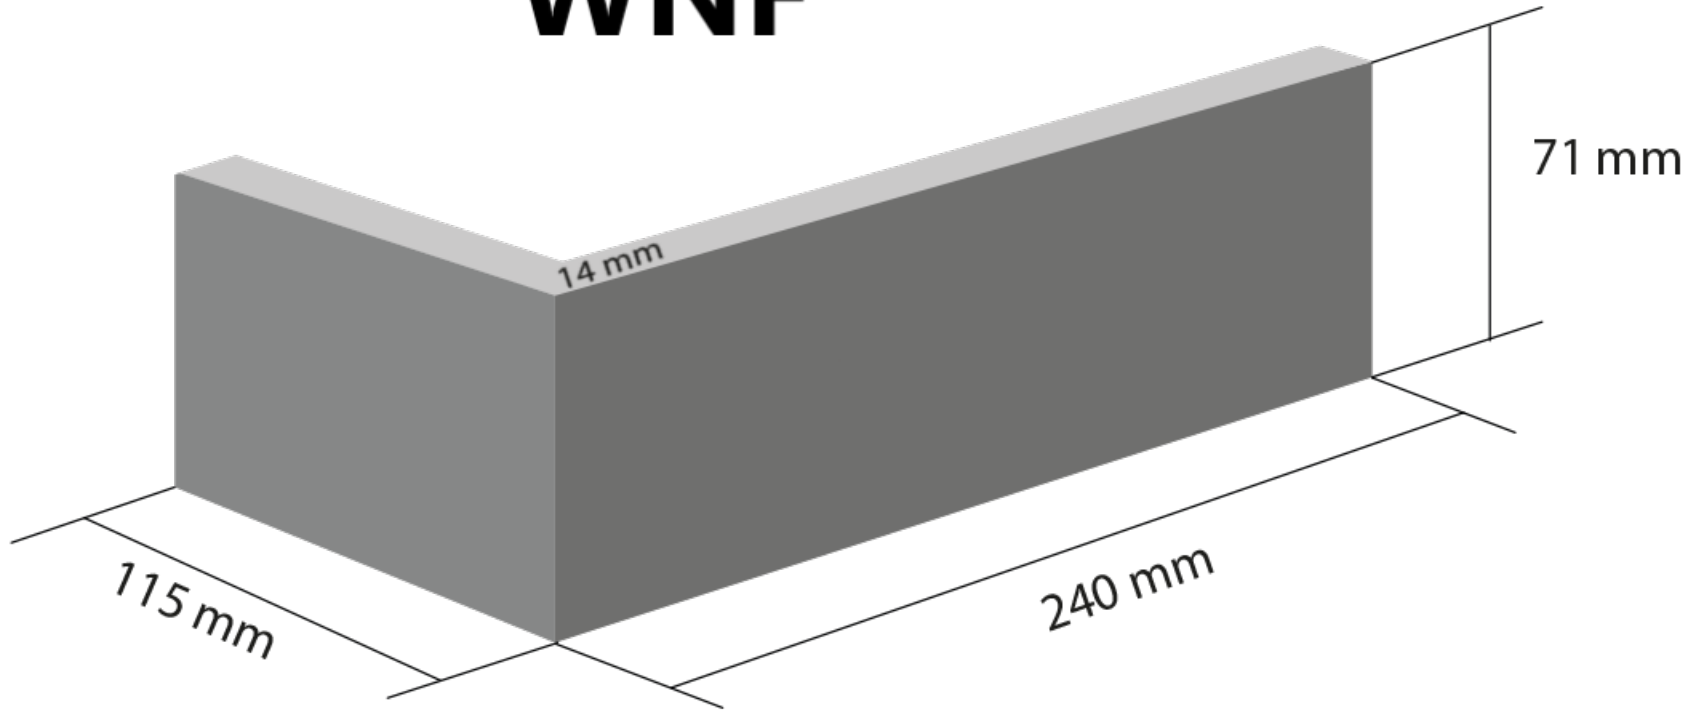

The logo for Roben features two parallel red diagonal bars above the letter 'o'.

Roben

KLINKERIO TIPAI

NF

NF-SP

VNF

PENF

WNF