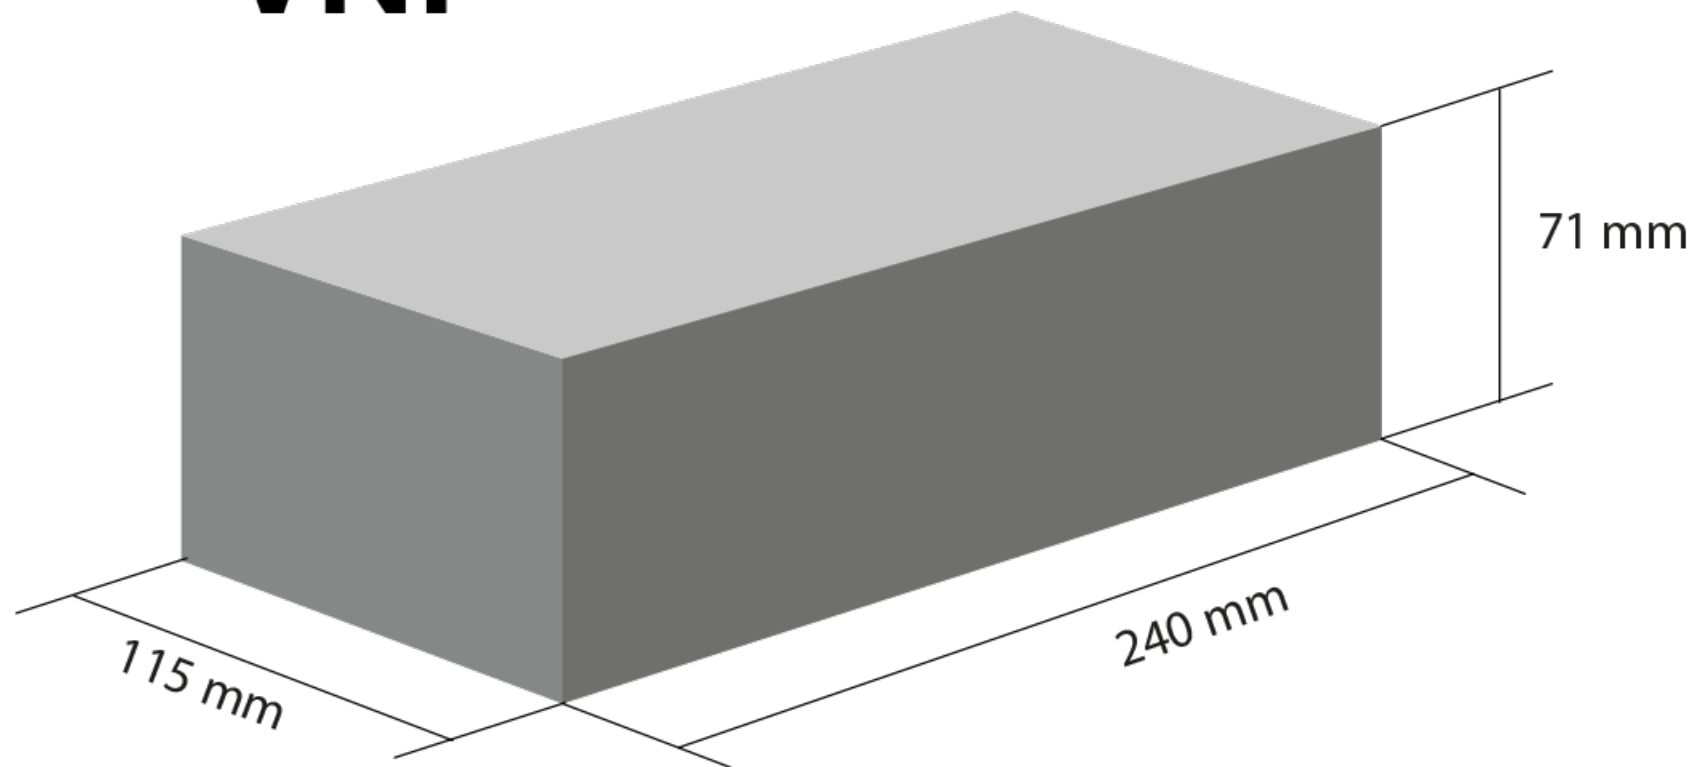

The logo for Roben features two parallel red diagonal bars above the letter 'o'.

Roben

KLINKERIO TIPAI

NF

NF-SP

VNF

PENF

WNF