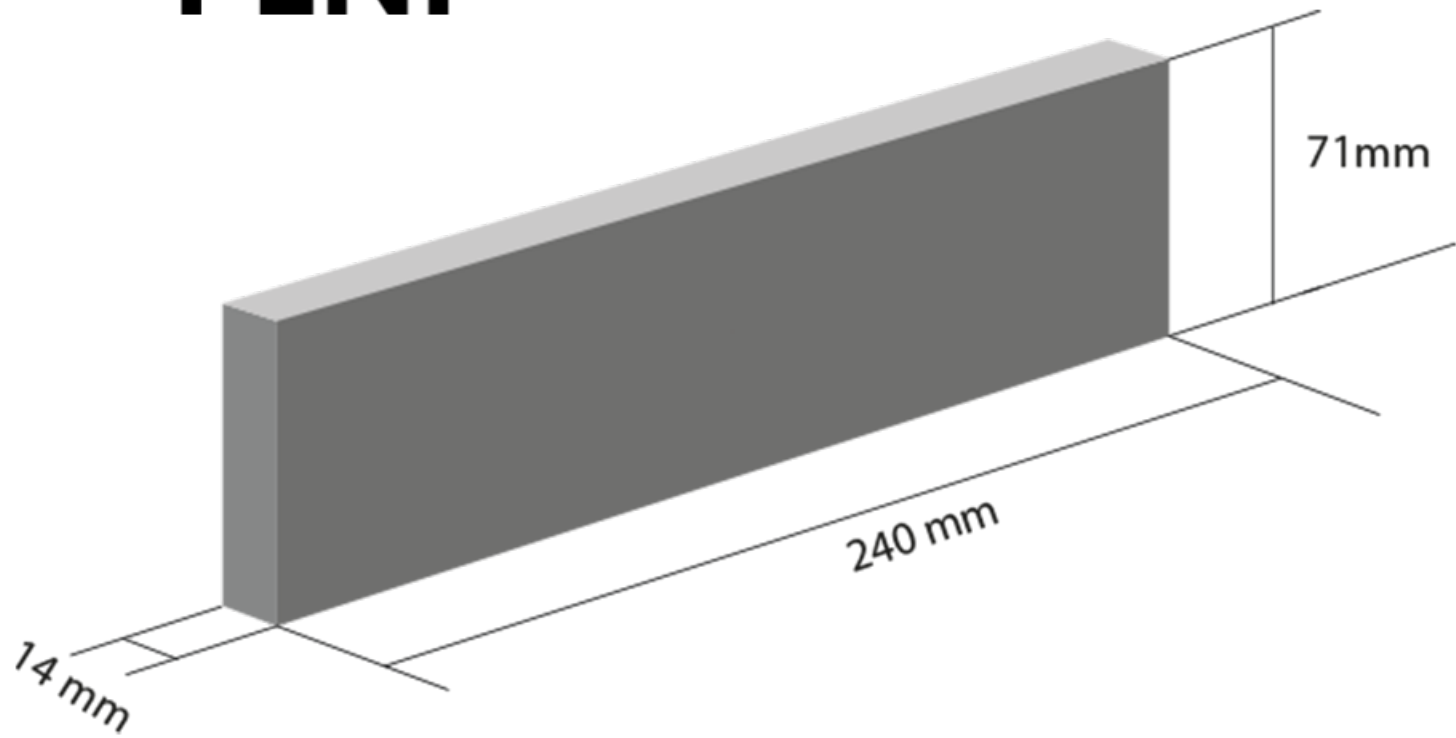

The logo for Roben features two parallel red diagonal bars above the letter 'o'.

Roben

KLINKERIO TIPAI

NF

NF-SP

VNF

PENF

WNF